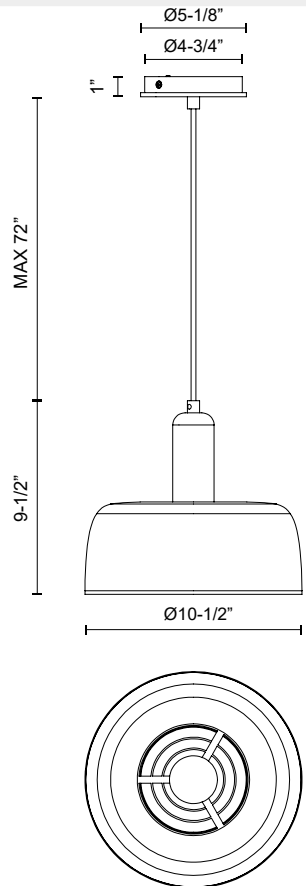

## ADRIANO PD427710

FIXTURE DIMENSIONS	D10-1/2" x H9-1/2"
LAMP TYPE	E26
MAX WATTAGE	60W
BULB QTY	1
BULBS INCLUDED	No
VOLTAGE	120V
SHADE DIMENSIONS	D14-5/8" x H4-1/2"
MATERIAL	Aluminum; Steel;
WIRE LENGTH	72"
MINIMUM HANG HEIGHT	15"
SLOPED CEILING ADAPTABLE	Yes
LOCATION	Dry
CANOPY DIMENSIONS	D5-1/8" x H1"
BRAND	Alora Mood

[ D - Diameter, L - Length, W - Width, H - Height, E - Extension ]